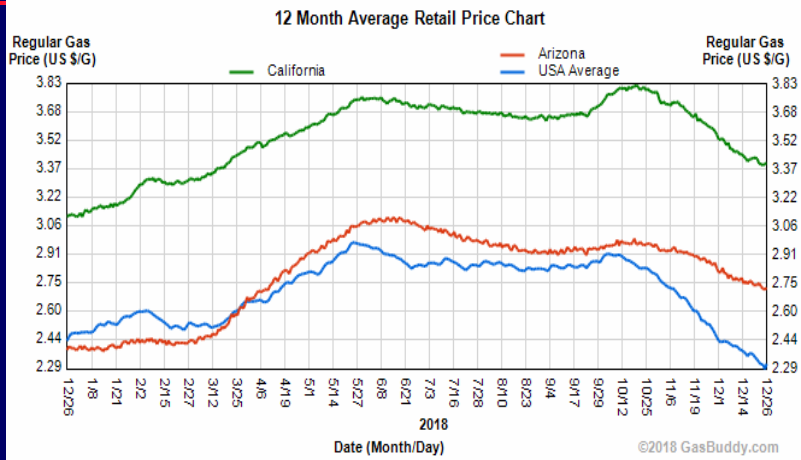

USA / Western States