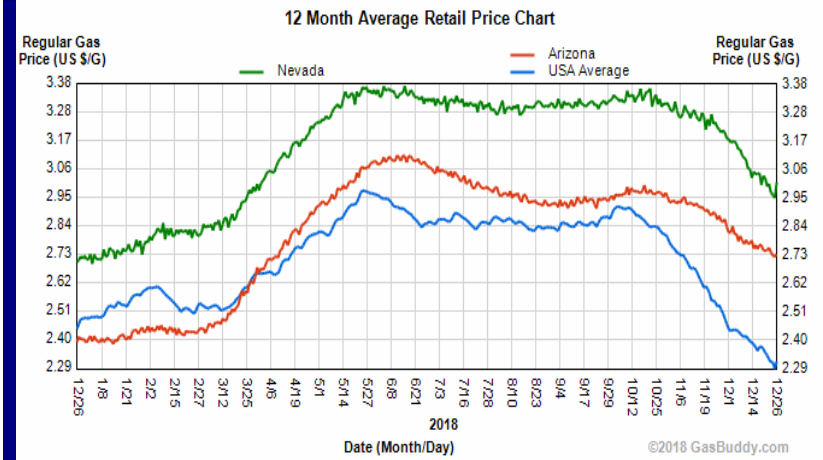

USA / Western States