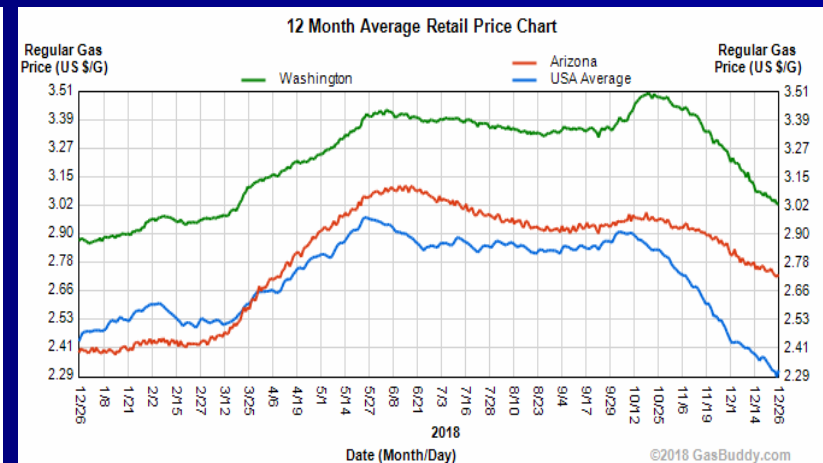

USA / Western States