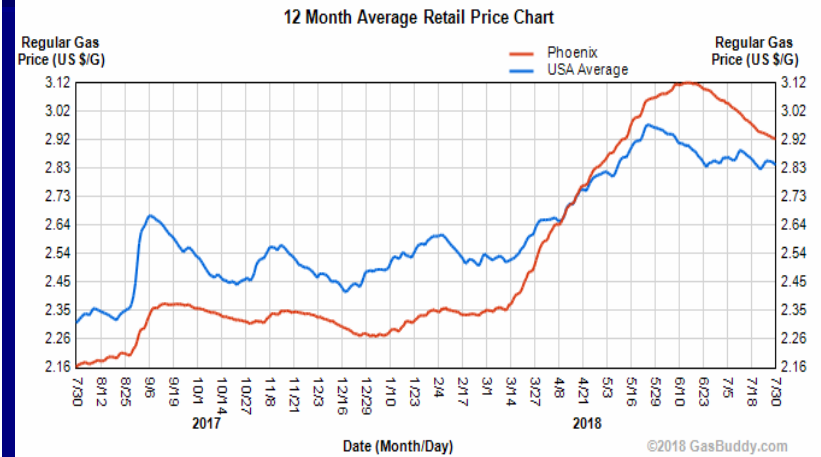

Gasoline Graphs

July 30, 2018

USA / Arizona

USA / Western States

USA / Various Cities (RFG)