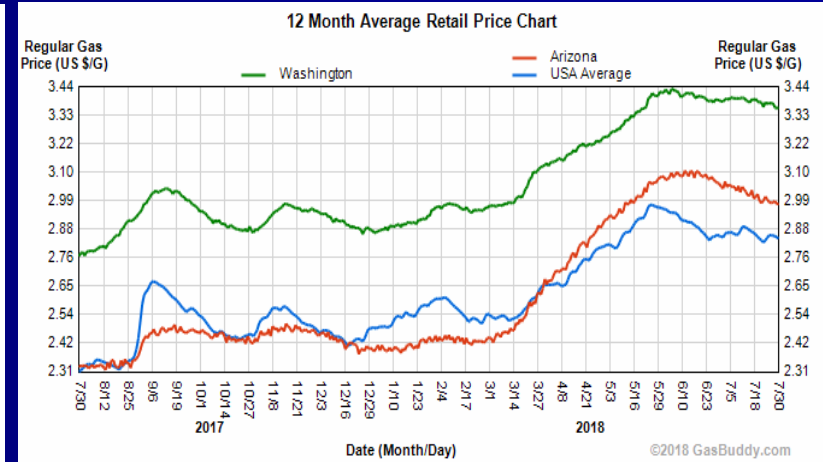

Gasoline Graphs

July 30, 2018

USA / Arizona

USA / Western States

USA / Various Cities (RFG)