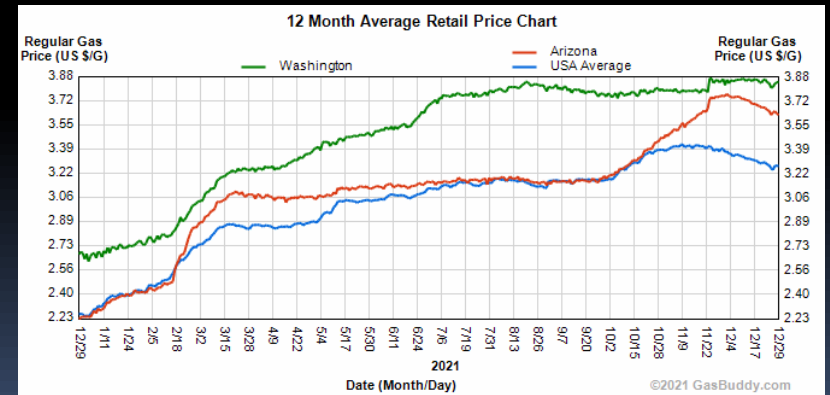

December 29, 2021

GASOLINE CHARTS

USA / Arizona

USA / Western States

USA / RFG Cities