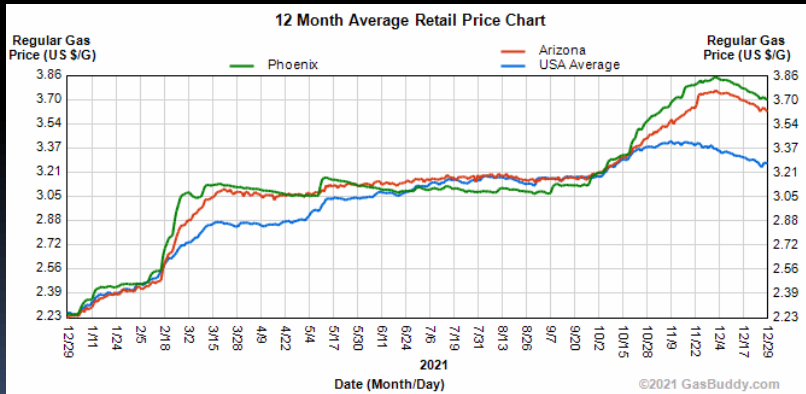

December 29, 2021

GASOLINE CHARTS

USA / Arizona

USA / Western States

USA / RFG Cities