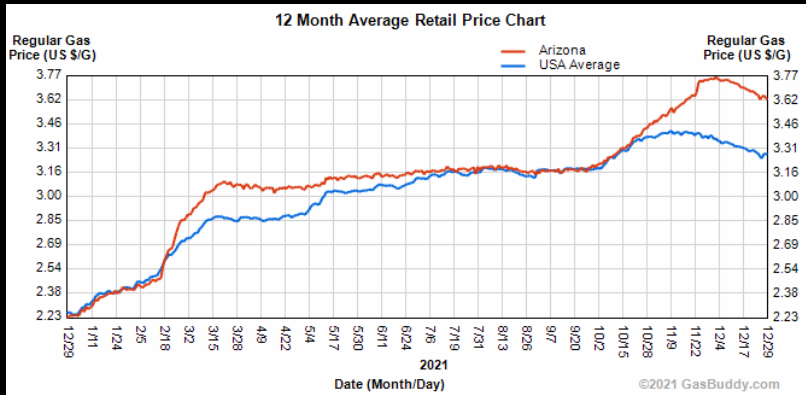

December 29, 2021

GASOLINE CHARTS

USA / Arizona

USA / Western States

USA / RFG Cities