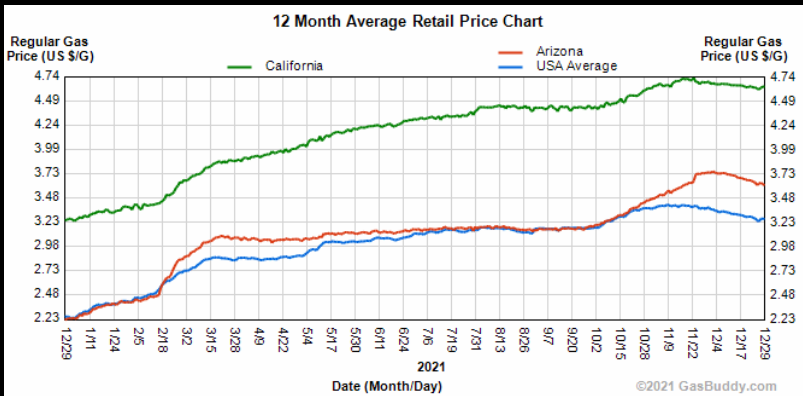

December 29, 2021

GASOLINE CHARTS

USA / Arizona

USA / Western States

USA / RFG Cities