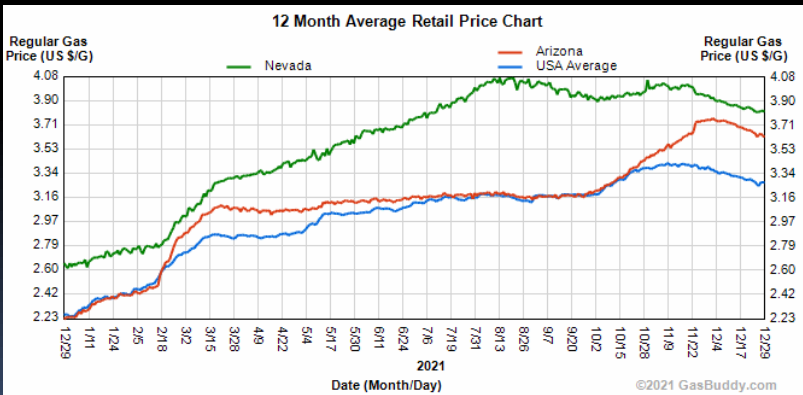

December 29, 2021

GASOLINE CHARTS

USA / Arizona

USA / Western States

USA / RFG Cities