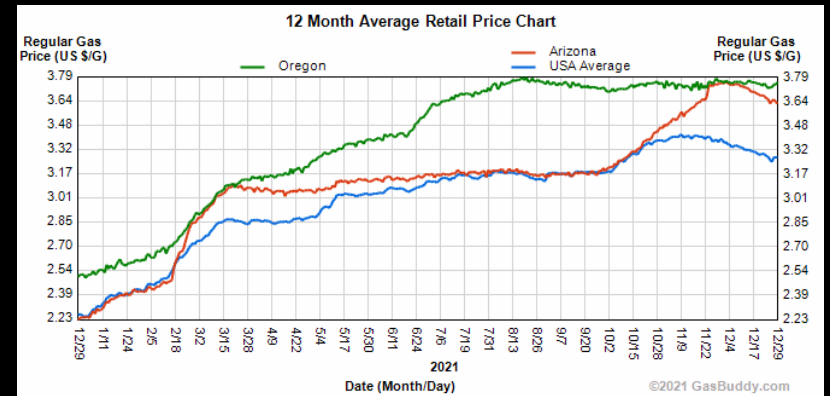

December 29, 2021

GASOLINE CHARTS

USA / Arizona

USA / Western States

USA / RFG Cities