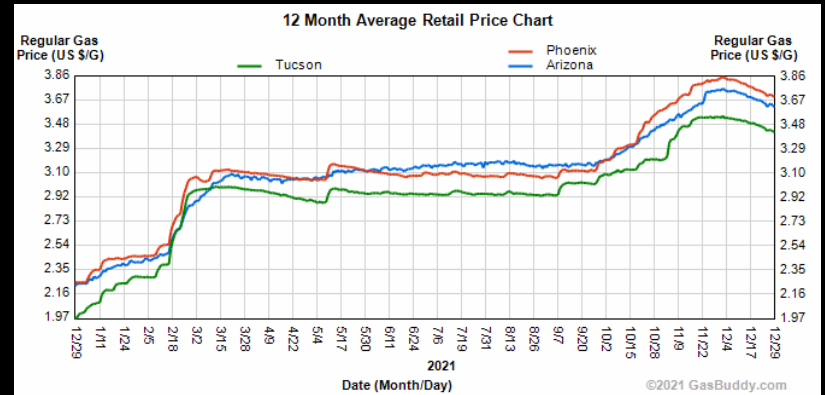

December 29, 2021

GASOLINE CHARTS

USA / Arizona

USA / Western States

USA / RFG Cities