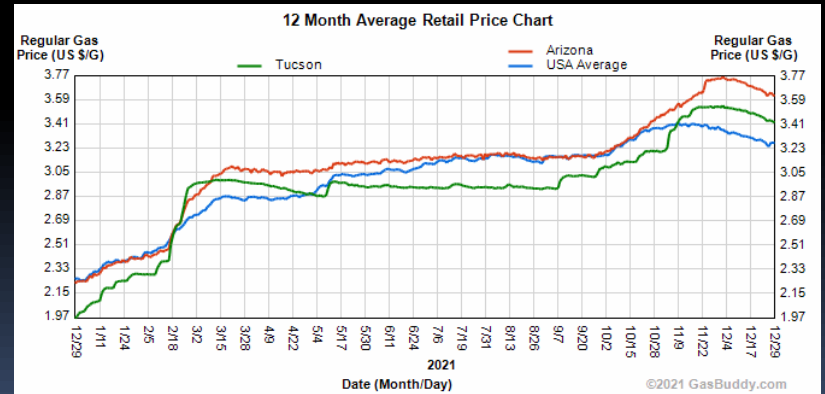

December 29, 2021

GASOLINE CHARTS

USA / Arizona

USA / Western States

USA / RFG Cities