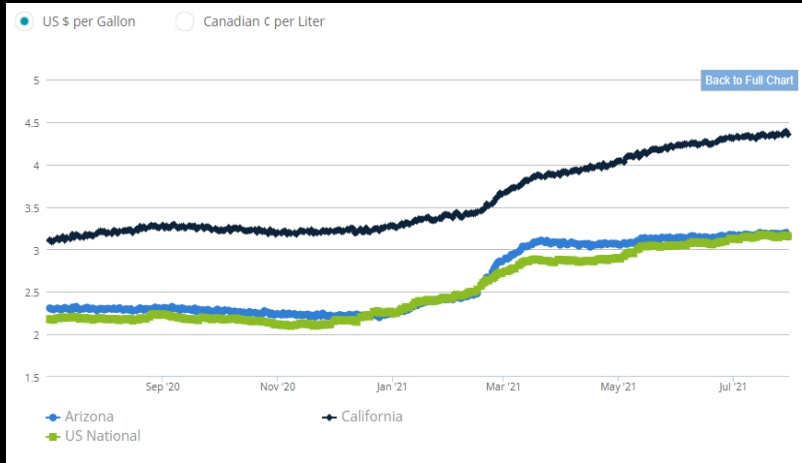

July 31, 2021

GASOLINE CHARTS

USA / Arizona

USA / Western States

USA / RFG Cities