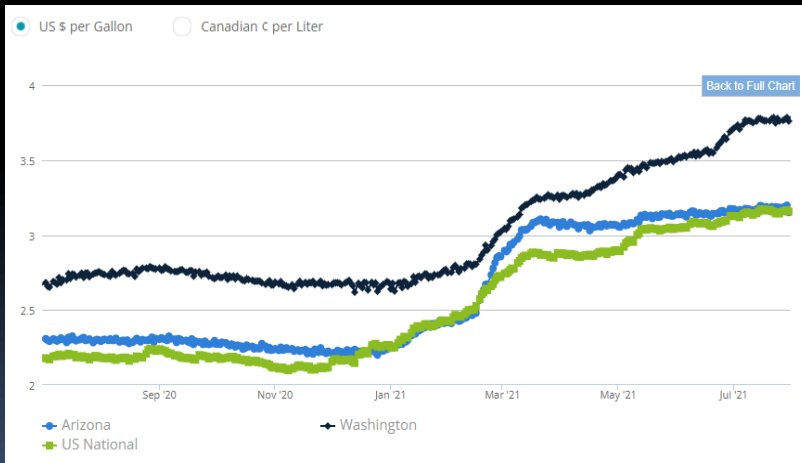

July 31, 2021

GASOLINE CHARTS

USA / Arizona

USA / Western States

USA / RFG Cities