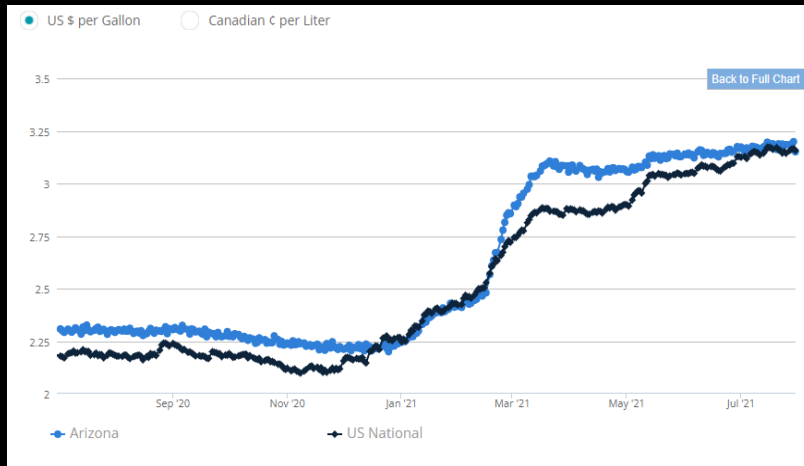

July 31, 2021

GASOLINE CHARTS

USA / Arizona

USA / Western States

USA / RFG Cities