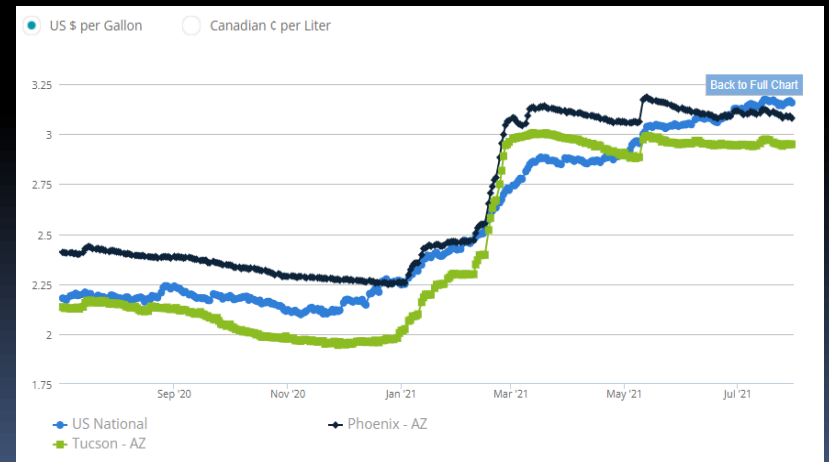

July 31, 2021

GASOLINE CHARTS

USA / Arizona

USA / Western States

USA / RFG Cities