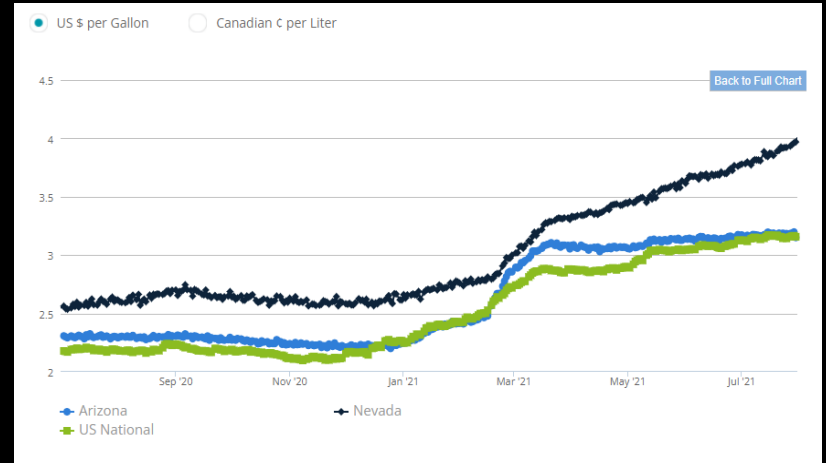

July 31, 2021

GASOLINE CHARTS

USA / Arizona

USA / Western States

USA / RFG Cities