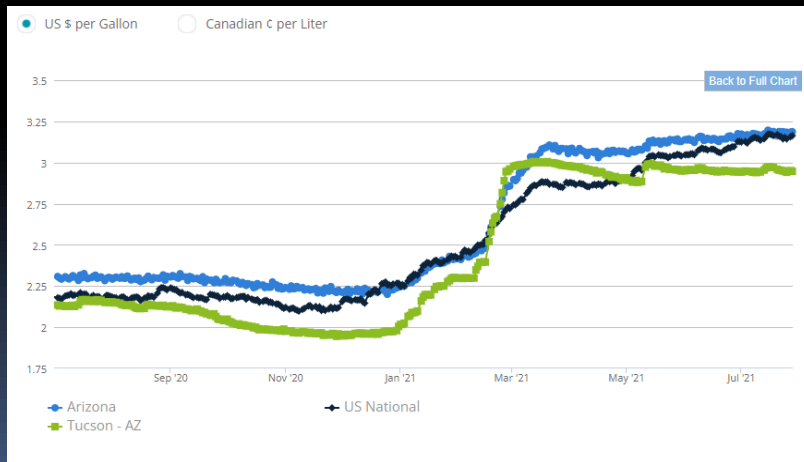

July 31, 2021

GASOLINE CHARTS

USA / Arizona

USA / Western States

USA / RFG Cities