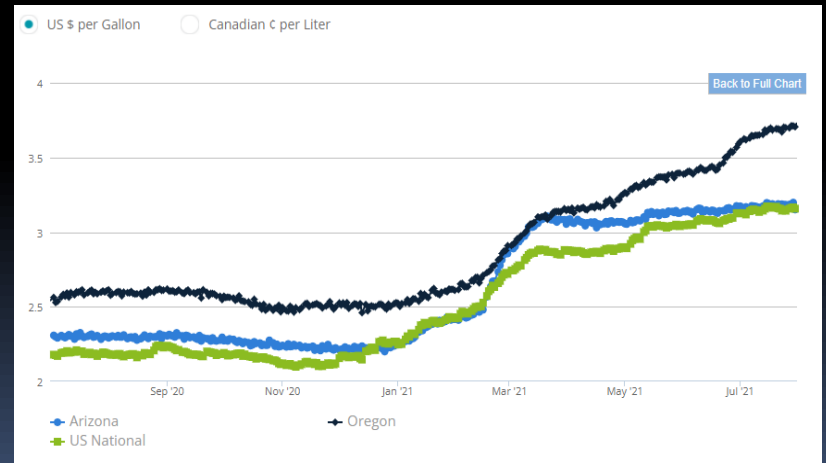

July 31, 2021

GASOLINE CHARTS

USA / Arizona

USA / Western States

USA / RFG Cities