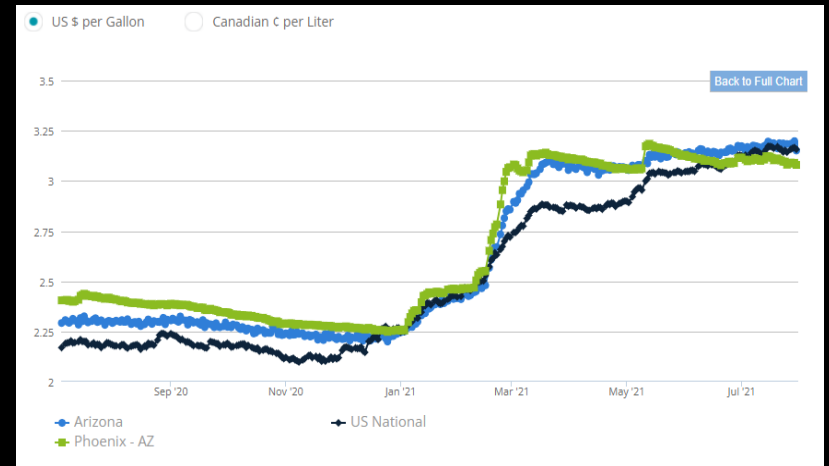

July 31, 2021

GASOLINE CHARTS

USA / Arizona

USA / Western States

USA / RFG Cities