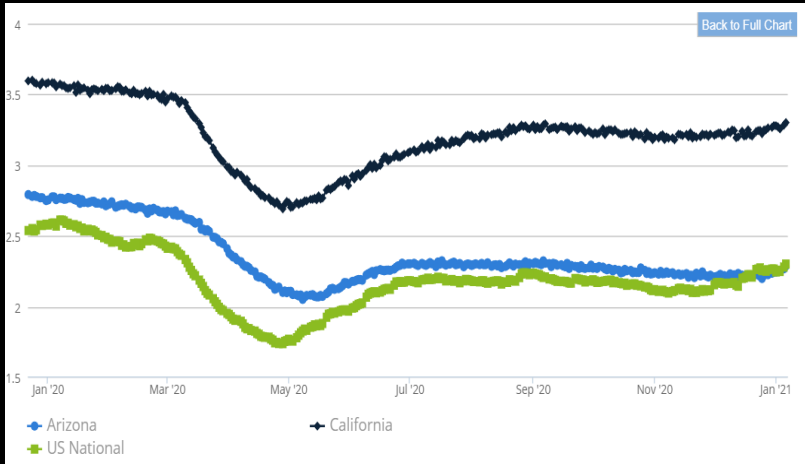

January, 2021

GASOLINE CHARTS

USA / Arizona

USA / Western States

USA / RFG Cities