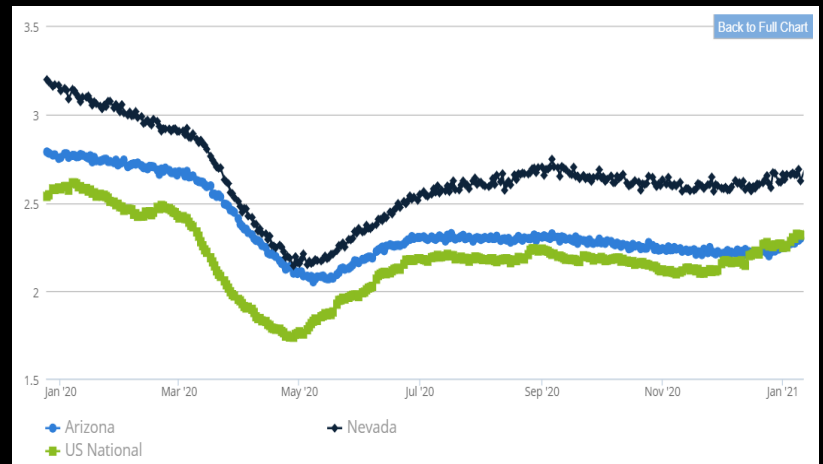

January, 2021

GASOLINE CHARTS

USA / Arizona

USA / Western States

USA / RFG Cities