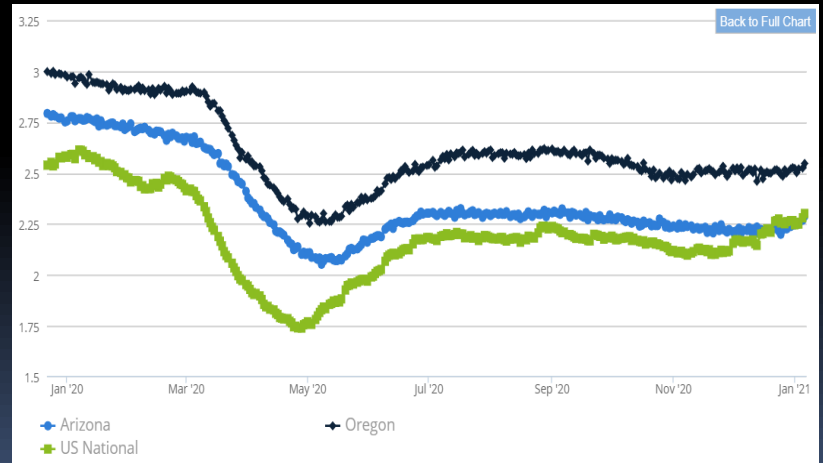

January, 2021

GASOLINE CHARTS

USA / Arizona

USA / Western States

USA / RFG Cities