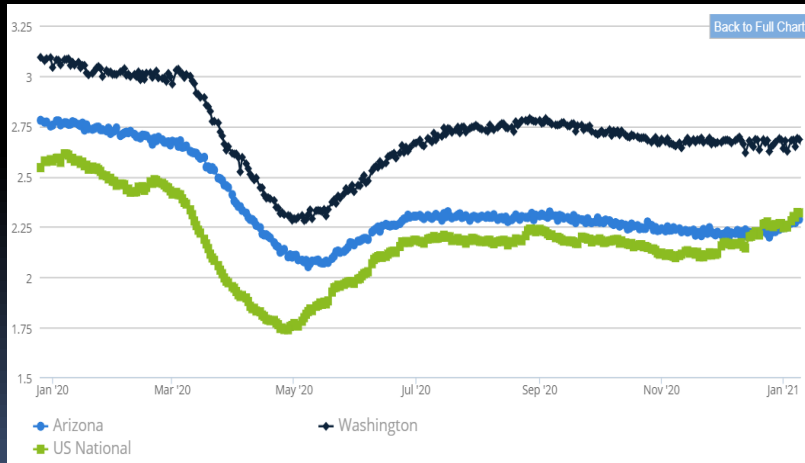

January, 2021

GASOLINE CHARTS

USA / Arizona

USA / Western States

USA / RFG Cities