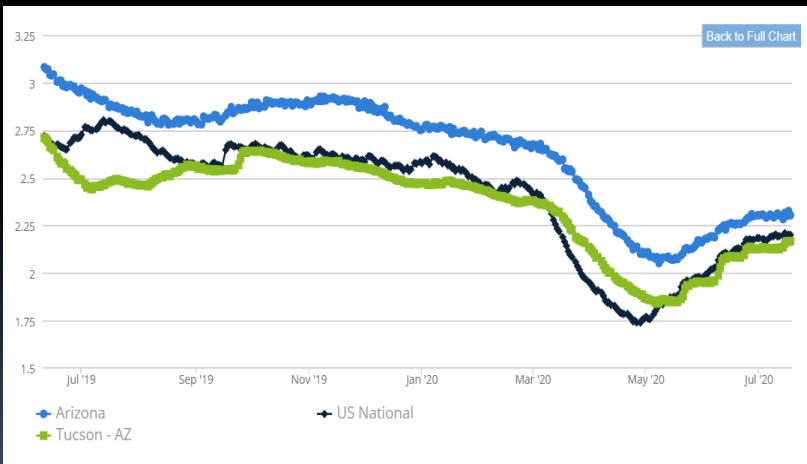

July, 2020

GASOLINE CHARTS

USA / Arizona

USA / Western States

USA / RFG Cities