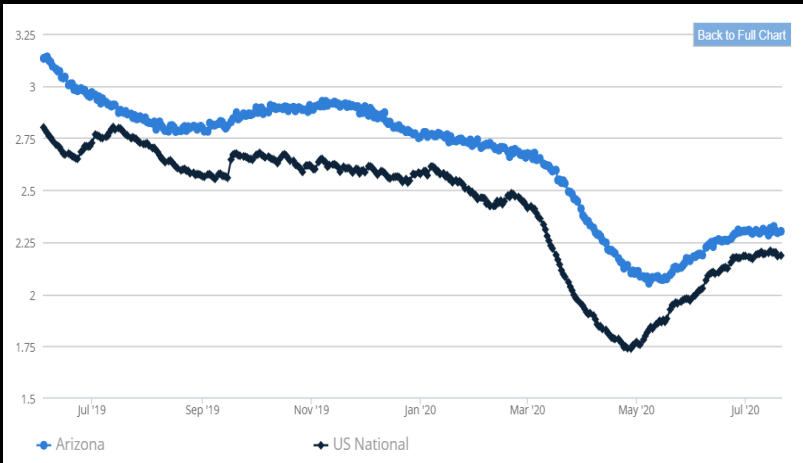

July, 2020

GASOLINE CHARTS

USA / Arizona

USA / Western States

USA / RFG Cities