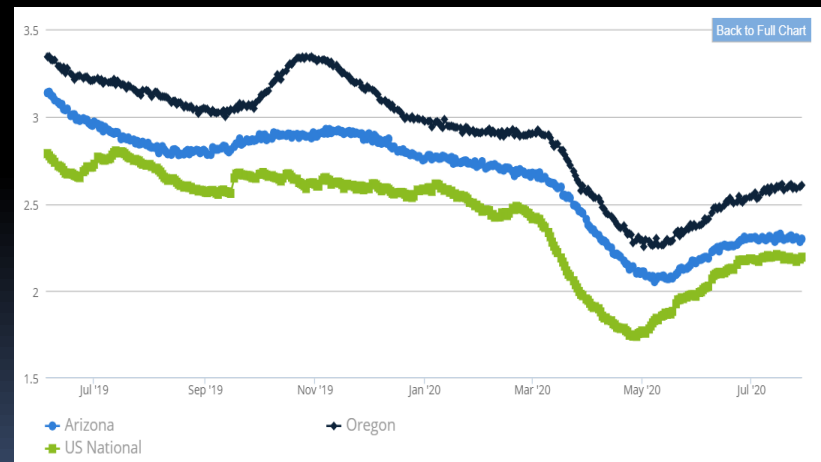

July, 2020

GASOLINE CHARTS

USA / Arizona

USA / Western States

USA / RFG Cities