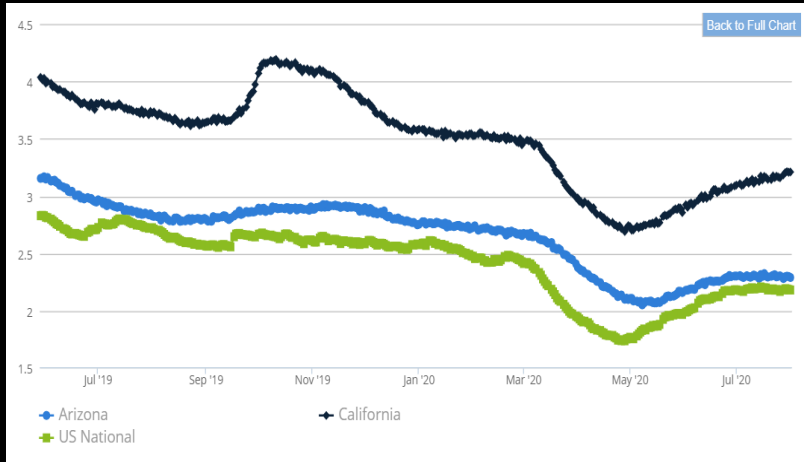

July, 2020

GASOLINE CHARTS

USA / Arizona

USA / Western States

USA / RFG Cities