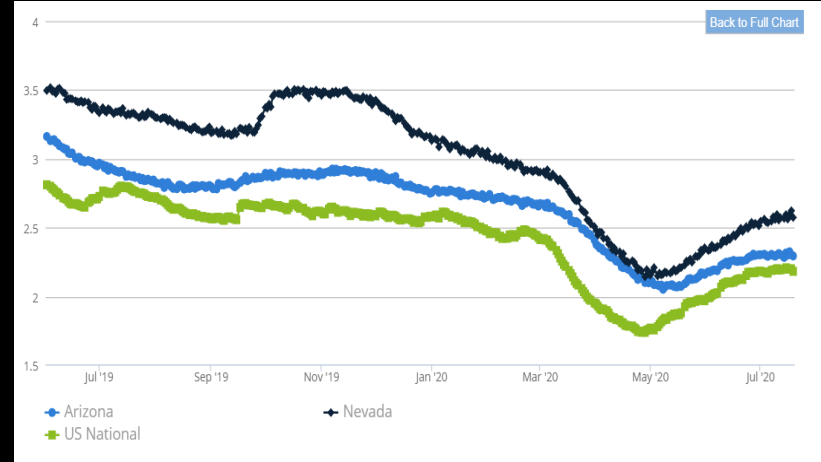

July, 2020

GASOLINE CHARTS

USA / Arizona

USA / Western States

USA / RFG Cities