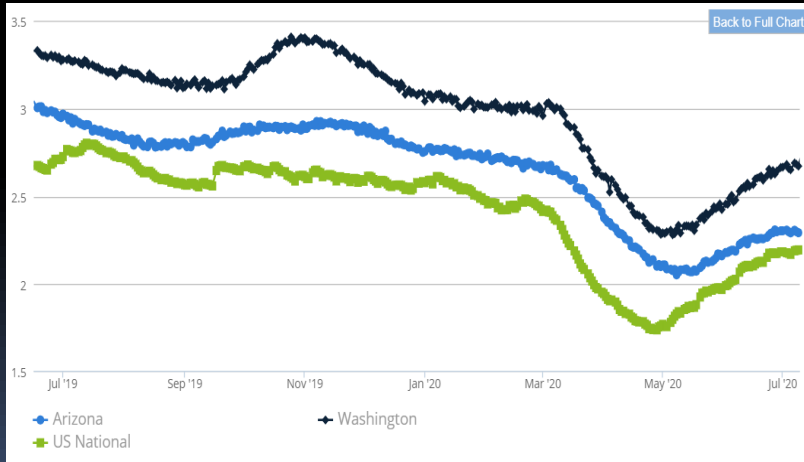

July, 2020

GASOLINE CHARTS

USA / Arizona

USA / Western States

USA / RFG Cities