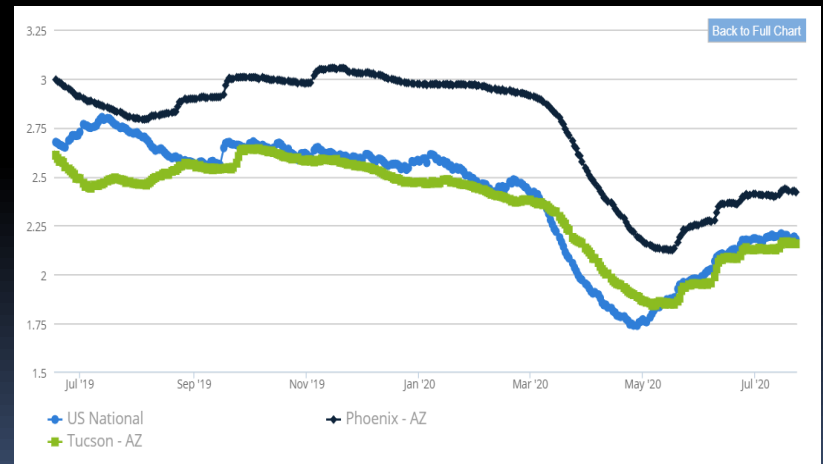

July, 2020

GASOLINE CHARTS

USA / Arizona

USA / Western States

USA / RFG Cities