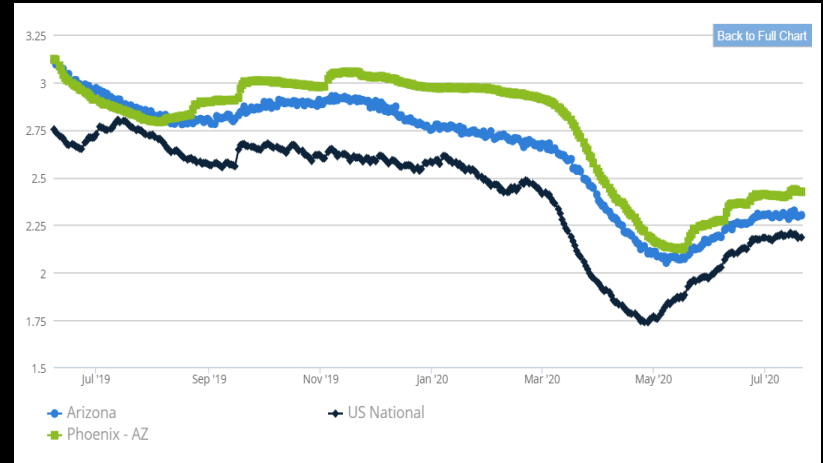

July, 2020

GASOLINE CHARTS

USA / Arizona

USA / Western States

USA / RFG Cities